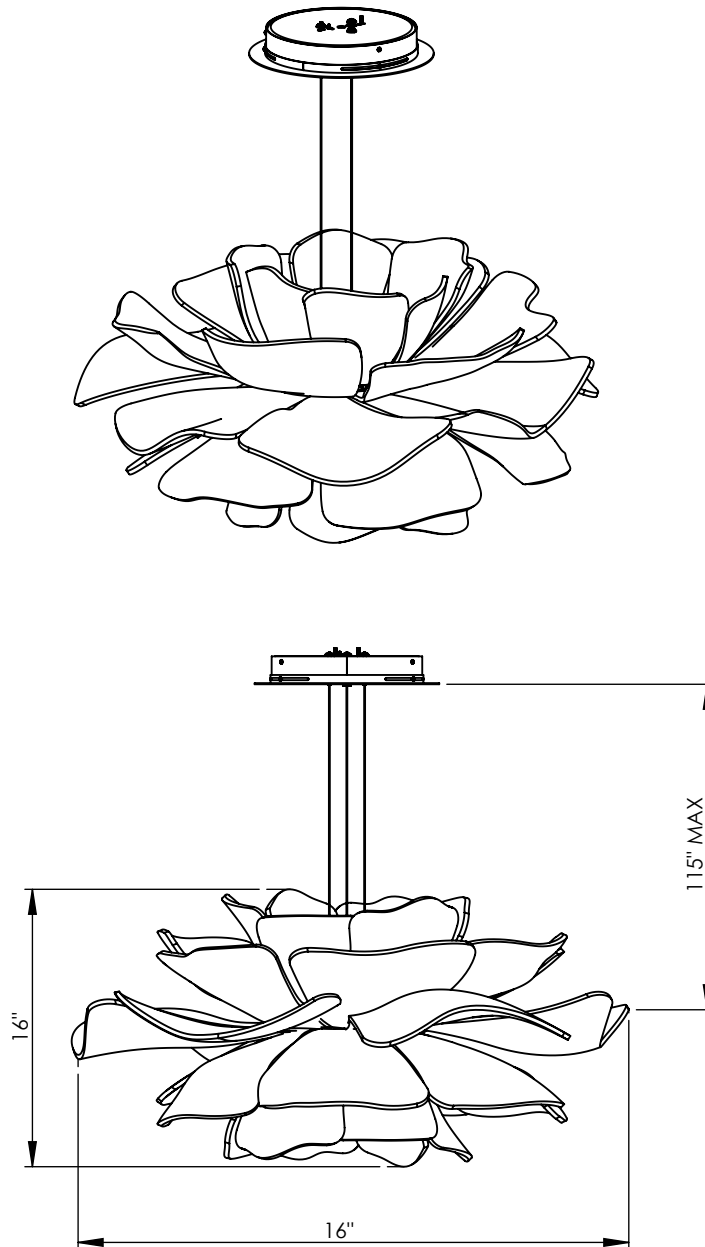

JUNIPER®

LOVE ME NOT JPR-LMNP

OVERVIEW

Dimmable suspended pendant fixture featuring Evonik Satinice acrylic and a soft diffused illumination.

WEIGHT

30 lbs

MATERIALS

Aluminium, copper, frosted PMMA

ILLUMINATION

3000 LM, 3000K, 90CRI

32W total

Class 2, 120-277 AC input, Constant current

DIMMING OPTIONS

2-Wire/TRIAC/Forward-Phase

CANOPY

Ø12.5" white canopy

SUSPENSION & MOUNTING

3 x 115" aircraft cables with grippers in canopy

CABLING

16' silver cord field adjustable