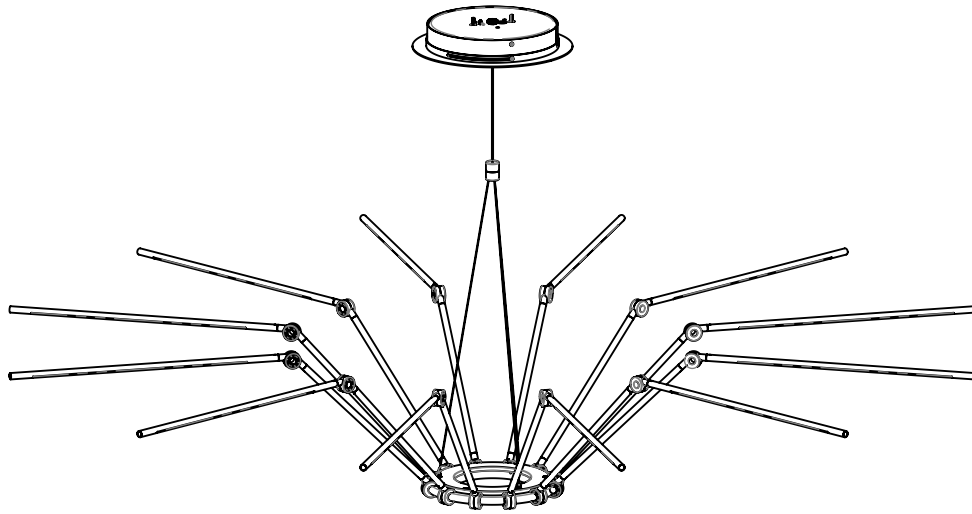

JUNIPER®

THIN CHANDELIER SMALL JPR-THCS

OVERVIEW

Suspended LED chandelier featuring 12 adjustable arms and a variety of illumination options.

WEIGHT

15 lbs

MATERIALS

Acrylic, Brass

FINISH OPTIONS

Black Oxide, Satin Brass, Satin Nickel

ILLUMINATION

0-5300 LM
90 CRI
2700K, 3000K, 3500K, 4000K

Frosted lens

48W total
Class 2, 120-277 AC input, 24VDC output

DIMMING OPTIONS

2-Wire/TRIAC/Forward-Phase
3-Wire/Ecosystem
0-10V
ELV

CANOPY

Ø12.5" canopy in matching finish
(white canopy available upon request)

SUSPENSION & MOUNTING

115" aircraft cable with gripper and cable coupler provided

CABLING

16' silver cord field adjustable

Designed by Peter Bristol & Juniper