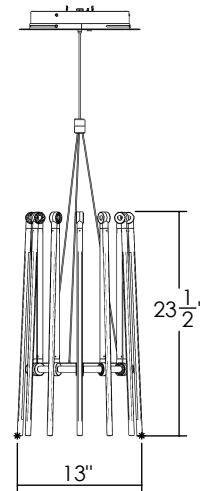

JUNIPER®

THIN CHANDELIER SMALL JPR-THCS

OVERVIEW

Suspended LED chandelier featuring 12 adjustable arms and a variety of illumination options.

WEIGHT

15 lbs

MATERIALS

Acrylic, Brass

FINISH OPTIONS

Black Oxide, Satin Brass, Satin Nickel

ILLUMINATION

0-5300 LM
90 CRI
2700K, 3000K, 3500K, 4000K

Frosted lens

48W total
Class 2, 120-277 AC input, 24VDC output

DIMMING OPTIONS

2-Wire/TRIAC/Forward-Phase
3-Wire/Ecosystem
0-10V
ELV

CANOPY

Ø12.5" canopy in matching finish
(white canopy available upon request)

SUSPENSION & MOUNTING

115" aircraft cable with gripper and cable coupler provided

CABLING

16' silver cord field adjustable

Designed by Peter Bristol & Juniper