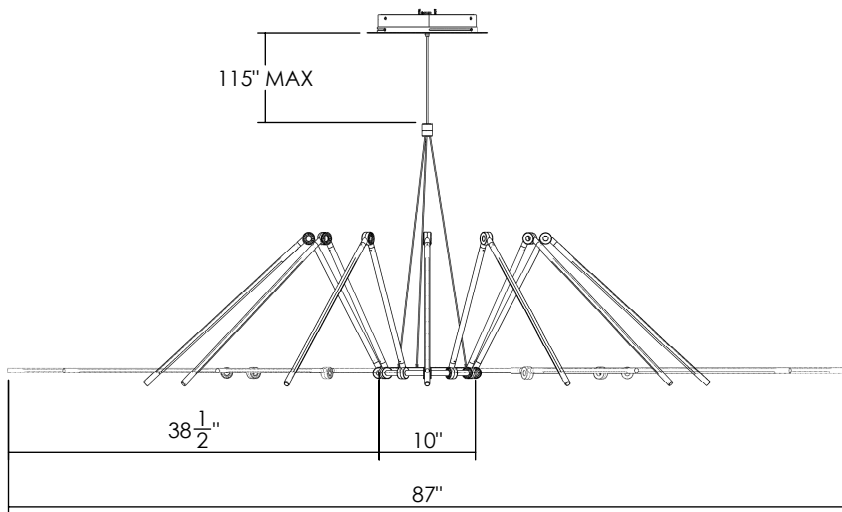

JUNIPER®

THIN CHANDELIER SMALL JPR-THCS

OVERVIEW

Suspended LED chandelier featuring 12 adjustable arms and a variety of illumination options.

WEIGHT

15 lbs

MATERIALS

Acrylic, Brass

CANOPY

Ø12.5" canopy in matching finish
(white canopy available upon request)

SUSPENSION & MOUNTING

115" aircraft cable with gripper and cable coupler provided

CABLING

16' silver cord field adjustable

Designed by Peter Bristol & Juniper