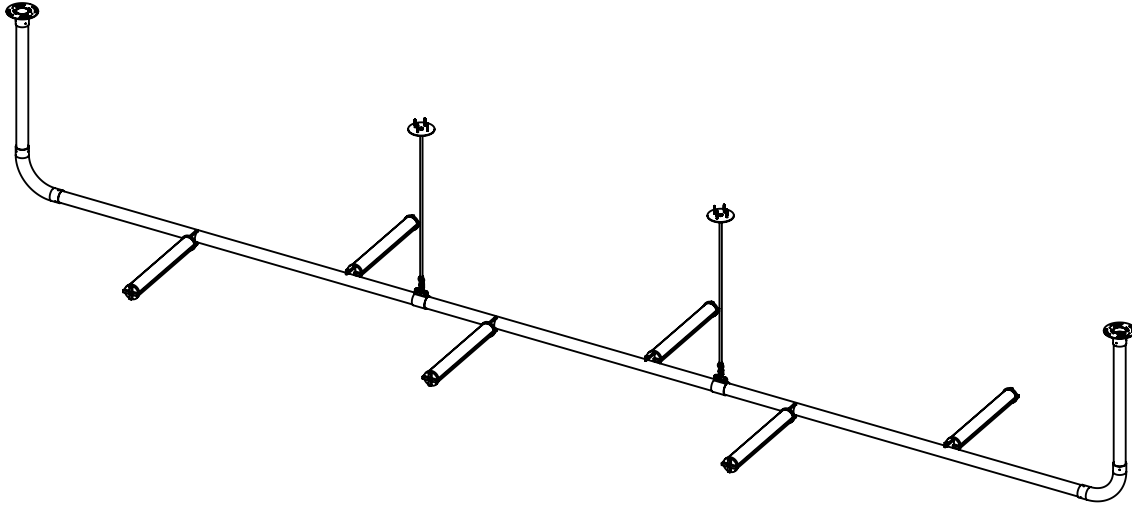

JUNIPER®

METROPOLIS CEILING-MOUNTED LIGHTING SYSTEM

JPR-MTRO

*CUSTOM FIXTURE: DIMENSIONS & SPECS VARY

CATEGORY

Ceiling-mounted LED fixture featuring individual uplight/downlight control. Length and module number dependent on site dimensions. Please contact Juniper for guidance.

*WEIGHT

83.3 lbs Approx

MATERIALS

Aluminum, Brass, Frosted Acrylic, (Blackened Steel Mesh)

ILLUMINATION & POWER

26" - 4000LM/41W
36" - 6100LM/61W

90 CRI
2400K, 2700K, 3000K

Direct/Indirect lighting

Class 2, 120-277 AC input, 24VDC output

DIMMING OPTIONS

2-Wire/TRIAC/Forward-Phase
3-Wire/EcoSystem
0-10V

CANOPY

Ø 6.75" canopy plate in matching finish

*SUSPENSION & MOUNTING

Suspension height fixed at 42" (please contact Juniper for custom heights)