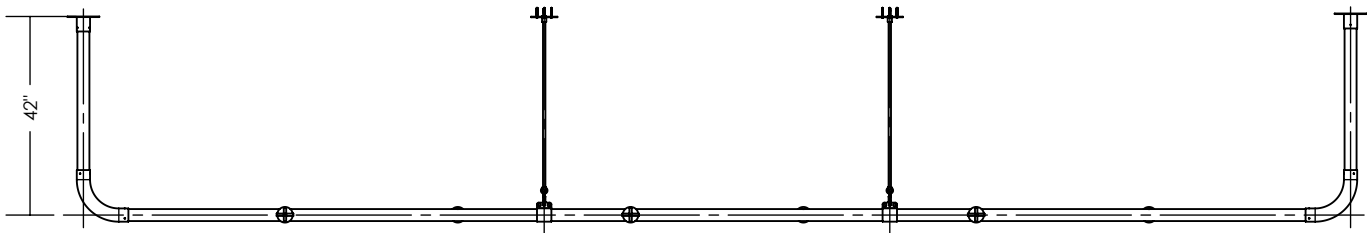

JUNIPER®

METROPOLIS CEILING-MOUNTED LIGHTING SYSTEM

JPR-MTRO

*CUSTOM FIXTURE: DIMENSIONS & SPECS VARY

CATEGORY

Ceiling-mounted LED fixture featuring individual uplight/downlight control. Length and module number dependent on site dimensions. Please contact Juniper for guidance.

*WEIGHT

83.3 lbs Approx

MATERIALS

Aluminum, Brass, Frosted Acrylic, (Blackened Steel Mesh)

ILLUMINATION & POWER

26" - 4000LM/41W
36" - 6100LM/61W

90 CRI
2400K, 2700K, 3000K

Direct/Indirect lighting

Class 2, 120-277 AC input, 24VDC output

DIMMING OPTIONS

2-Wire/TRIAC/Forward-Phase
3-Wire/EcoSystem
0-10V

CANOPY

Ø 6.75" canopy plate in matching finish

*SUSPENSION & MOUNTING

Suspension height fixed at 42" (please contact Juniper for custom heights)