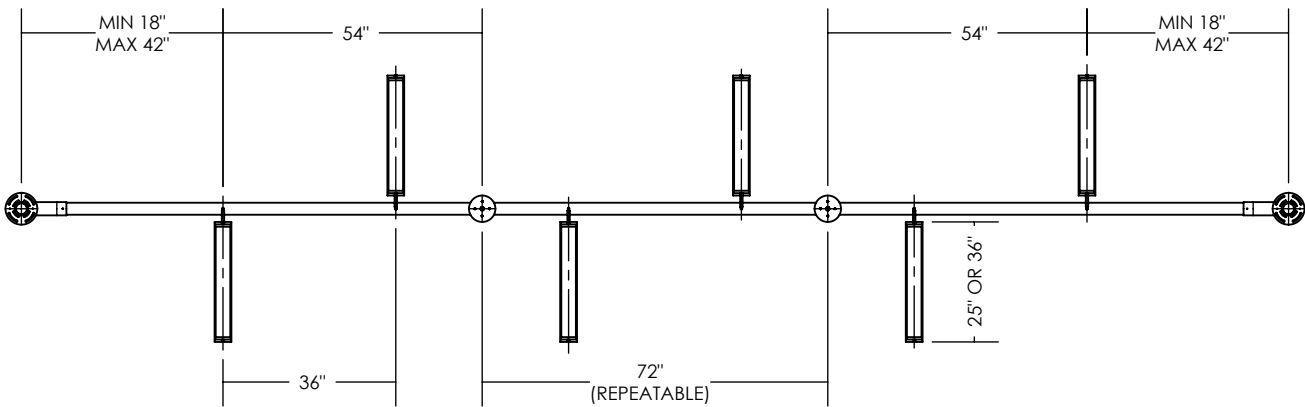

JUNIPER®

METROPOLIS CEILING-MOUNTED LIGHTING SYSTEM

JPR-MTRO

*CUSTOM FIXTURE: DIMENSIONS & SPECS VARY

CATEGORY

Ceiling-mounted LED fixture featuring individual uplight/downlight control. Length and module number dependent on site dimensions. Please contact Juniper for guidance.

*WEIGHT

83.3 lbs Approx

MATERIALS

Aluminum, Brass, Frosted Acrylic, (Blackened Steel Mesh)

ILLUMINATION & POWER

26" - 4000LM/41W
36" - 6100LM/61W

90 CRI
2400K, 2700K, 3000K

Direct/Indirect lighting

Class 2, 120-277 AC input, 24VDC output

DIMMING OPTIONS

2-Wire/TRIAC/Forward-Phase
3-Wire/EcoSystem
0-10V

CANOPY

Ø 6.75" canopy plate in matching finish

*SUSPENSION & MOUNTING

Suspension height fixed at 42" (please contact Juniper for custom heights)