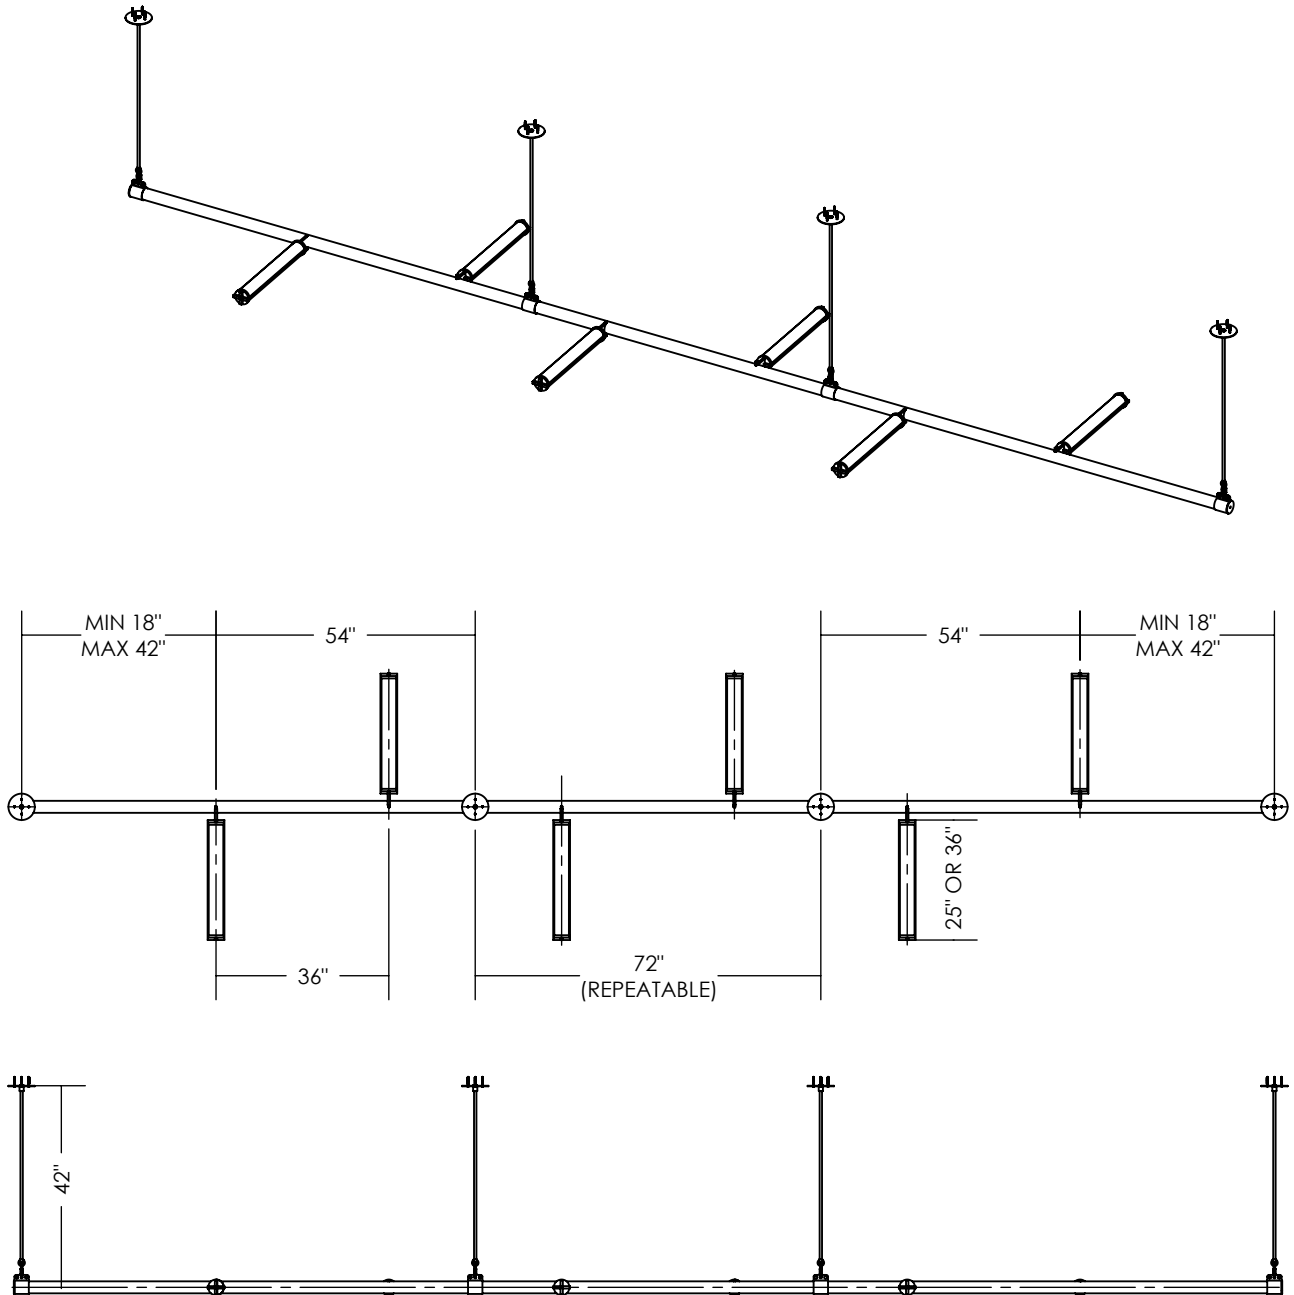

JUNIPER®

METROPOLIS SUSPENDED LIGHTING SYSTEM JPR-MTRO

*CUSTOM FIXTURE: DIMENSIONS & SPECS VARY

CATEGORY

Suspended LED fixture featuring individual uplight/downlight control. Length and module number dependent on site dimensions. Please contact Juniper for guidance.

*WEIGHT

76 lbs Approx

MATERIALS

Aluminum, Brass, Frosted Acrylic, (Blackened Steel Mesh)

ILLUMINATION & POWER

26" - 4000LM/41W
36" - 6100LM/61W

90 CRI
2400K, 2700K, 3000K

Direct/Indirect lighting

Class 2, 120-277 AC input, 24VDC output

DIMMING OPTIONS

2-Wire/TRIAC/Forward-Phase
3-Wire/EcoSystem
0-10V

CANOPY

Ø 6.75" canopy plate in matching finish

*SUSPENSION & MOUNTING

Suspension height fixed at 42" (please contact Juniper for custom heights)

Blocking required at ceiling mounting points

FINISH OPTIONS

Satin Brass, Satin Aluminum, Polished Aluminum, All Black

MESH (OPTIONAL)

Black Hexagonal Mesh Diffuser available