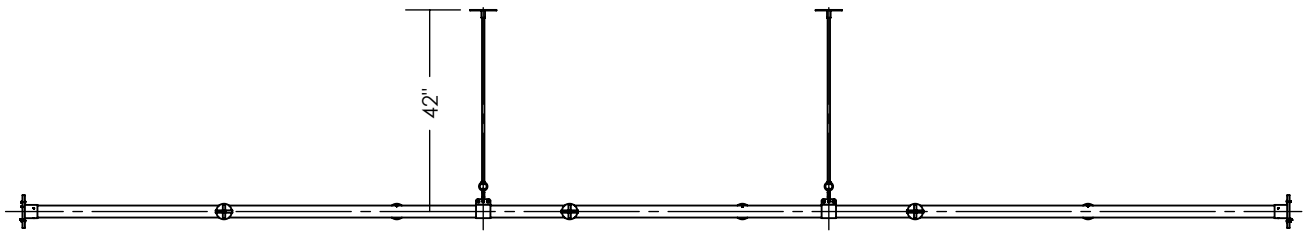

JUNIPER®

METROPOLIS WALL-TO-WALL LIGHTING SYSTEM JPR-MTRO

*CUSTOM FIXTURE: DIMENSIONS & SPECS VARY

CATEGORY

Wall-to-wall LED fixture featuring individual uplight/downlight control. Length and module number dependent on site dimensions. Please contact Juniper for guidance.

*WEIGHT

76 lbs Approx

MATERIALS

Aluminum, Brass, Frosted Acrylic, (Blackened Steel Mesh)

ILLUMINATION & POWER

26" - 4000LM/41W
36" - 6100LM/61W

90 CRI
2400K, 2700K, 3000K

Direct/Indirect lighting

Class 2, 120-277 AC input, 24VDC output

DIMMING OPTIONS

2-Wire/TRIAC/Forward-Phase
3-Wire/EcoSystem
0-10V

CANOPY

Ø 6.75" canopy plate in matching finish

*SUSPENSION & MOUNTING

Suspension height fixed at 42" (please contact Juniper for custom heights)