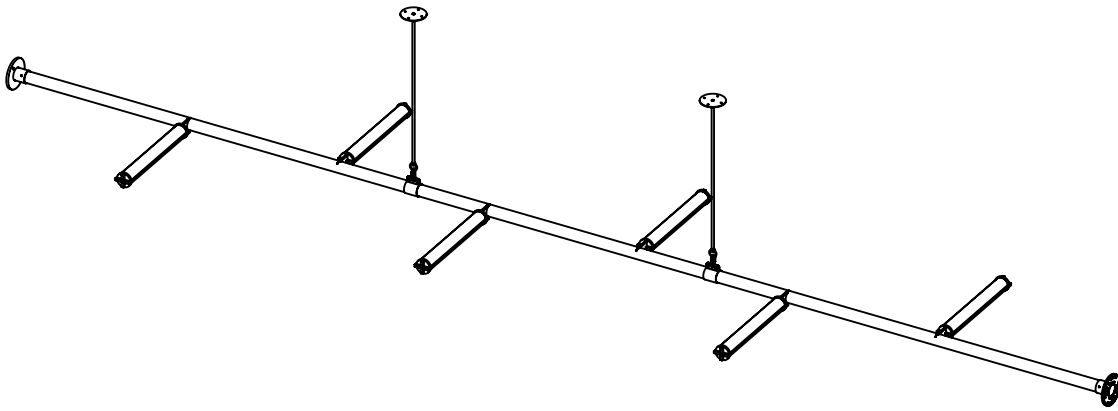

JUNIPER®

METROPOLIS WALL-TO-WALL LIGHTING SYSTEM JPR-MTRO

*CUSTOM FIXTURE: DIMENSIONS & SPECS VARY

CATEGORY

Wall-to-wall LED fixture featuring individual uplight/downlight control. Length and module number dependent on site dimensions. Please contact Juniper for guidance.

*WEIGHT

76 lbs Approx

MATERIALS

Aluminum, Brass, Frosted Acrylic, (Blackened Steel Mesh)

ILLUMINATION & POWER

26" - 4000LM/41W
36" - 6100LM/61W

90 CRI
2400K, 2700K, 3000K

Direct/Indirect lighting

Class 2, 120-277 AC input, 24VDC output

DIMMING OPTIONS

2-Wire/TRIAC/Forward-Phase
3-Wire/EcoSystem
0-10V

CANOPY

Ø 6.75" canopy plate in matching finish

*SUSPENSION & MOUNTING

Suspension height fixed at 42" (please contact Juniper for custom heights)