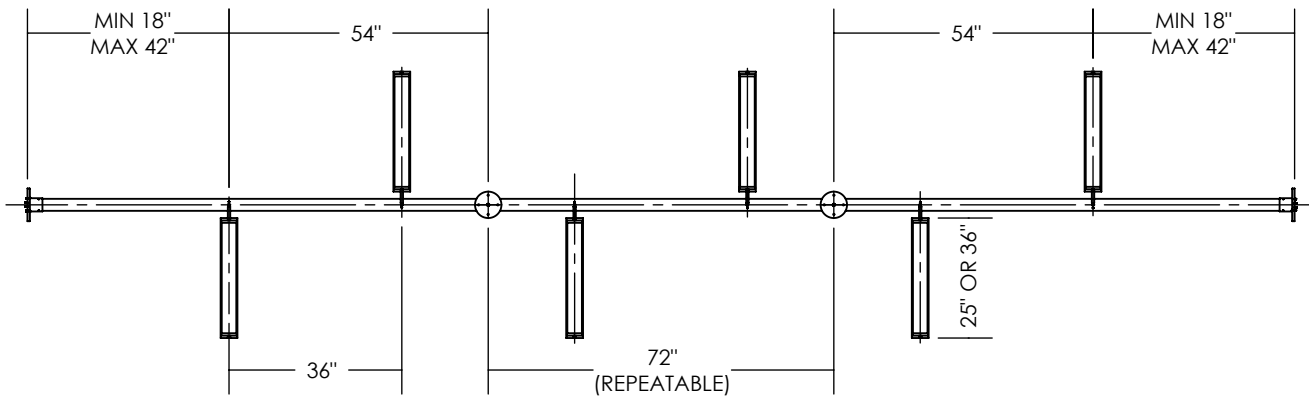

JUNIPER®

METROPOLIS WALL-TO-WALL LIGHTING SYSTEM JPR-MTRO

*CUSTOM FIXTURE: DIMENSIONS & SPECS VARY

CATEGORY

Wall-to-wall LED fixture featuring individual uplight/downlight control. Length and module number dependent on site dimensions. Please contact Juniper for guidance.

*WEIGHT

76 lbs Approx

MATERIALS

Aluminum, Brass, Frosted Acrylic, (Blackened Steel Mesh)

ILLUMINATION & POWER

26" - 4000LM/41W
36" - 6100LM/61W

90 CRI
2400K, 2700K, 3000K

Direct/Indirect lighting

Class 2, 120-277 AC input, 24VDC output

DIMMING OPTIONS

2-Wire/TRIAC/Forward-Phase
3-Wire/EcoSystem
0-10V

CANOPY

Ø 6.75" canopy plate in matching finish

*SUSPENSION & MOUNTING

Suspension height fixed at 42" (please contact Juniper for custom heights)